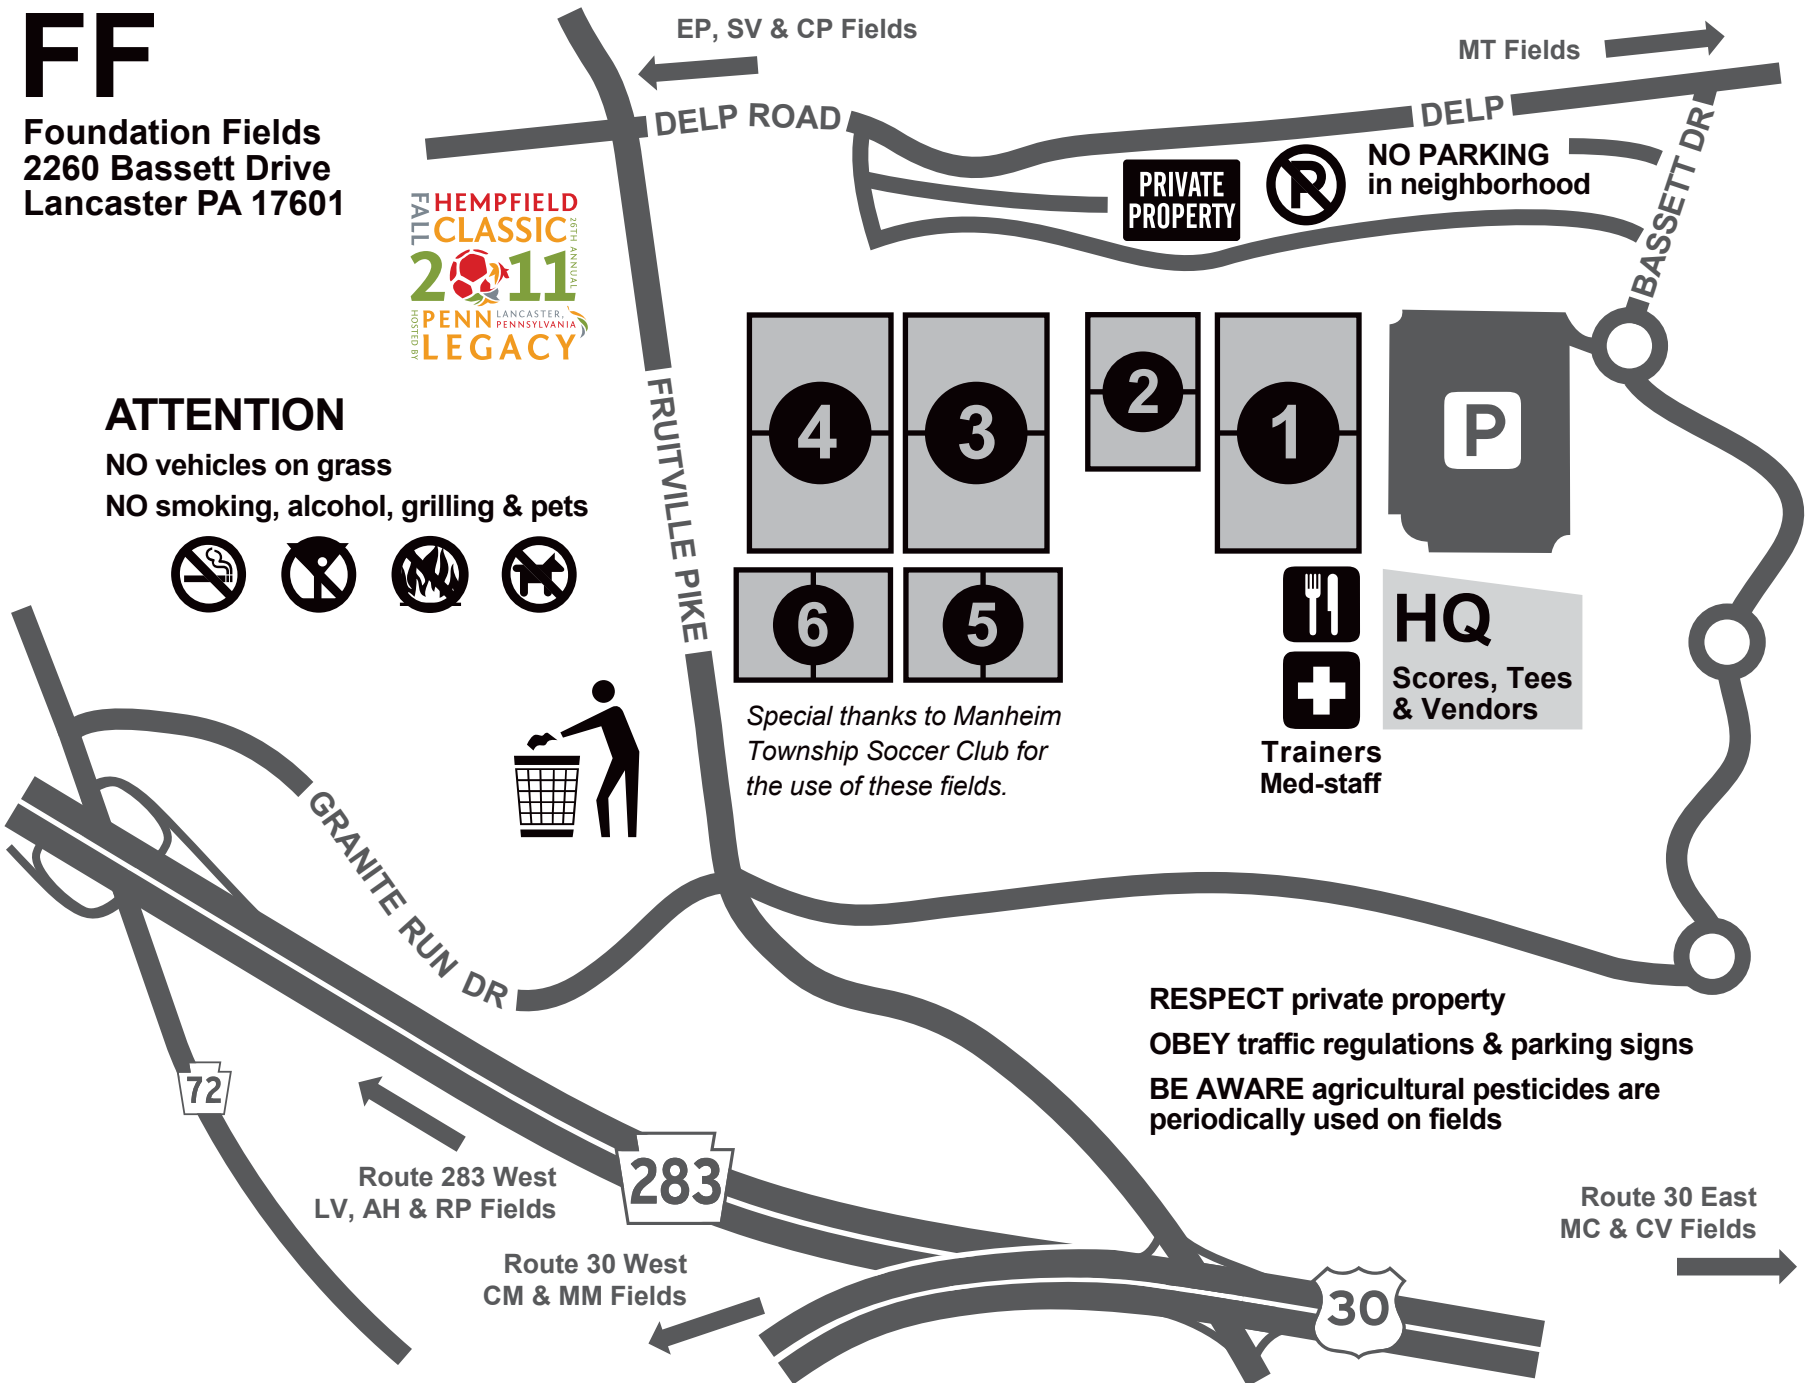

FF

Foundation Fields
2260 Bassett Drive
Lancaster PA 17601

ATTENTION

NO vehicles on grass
NO smoking, alcohol, grilling & pets

Special thanks to Manheim Township Soccer Club for the use of these fields.

HQ
Scores, Tees & Vendors

Trainers
Med-staff

RESPECT private property
OBEY traffic regulations & parking signs
BE AWARE agricultural pesticides are periodically used on fields

72

Route 283 West
LV, AH & RP Fields

283

Route 30 West
CM & MM Fields

30

Route 30 East
MC & CV Fields