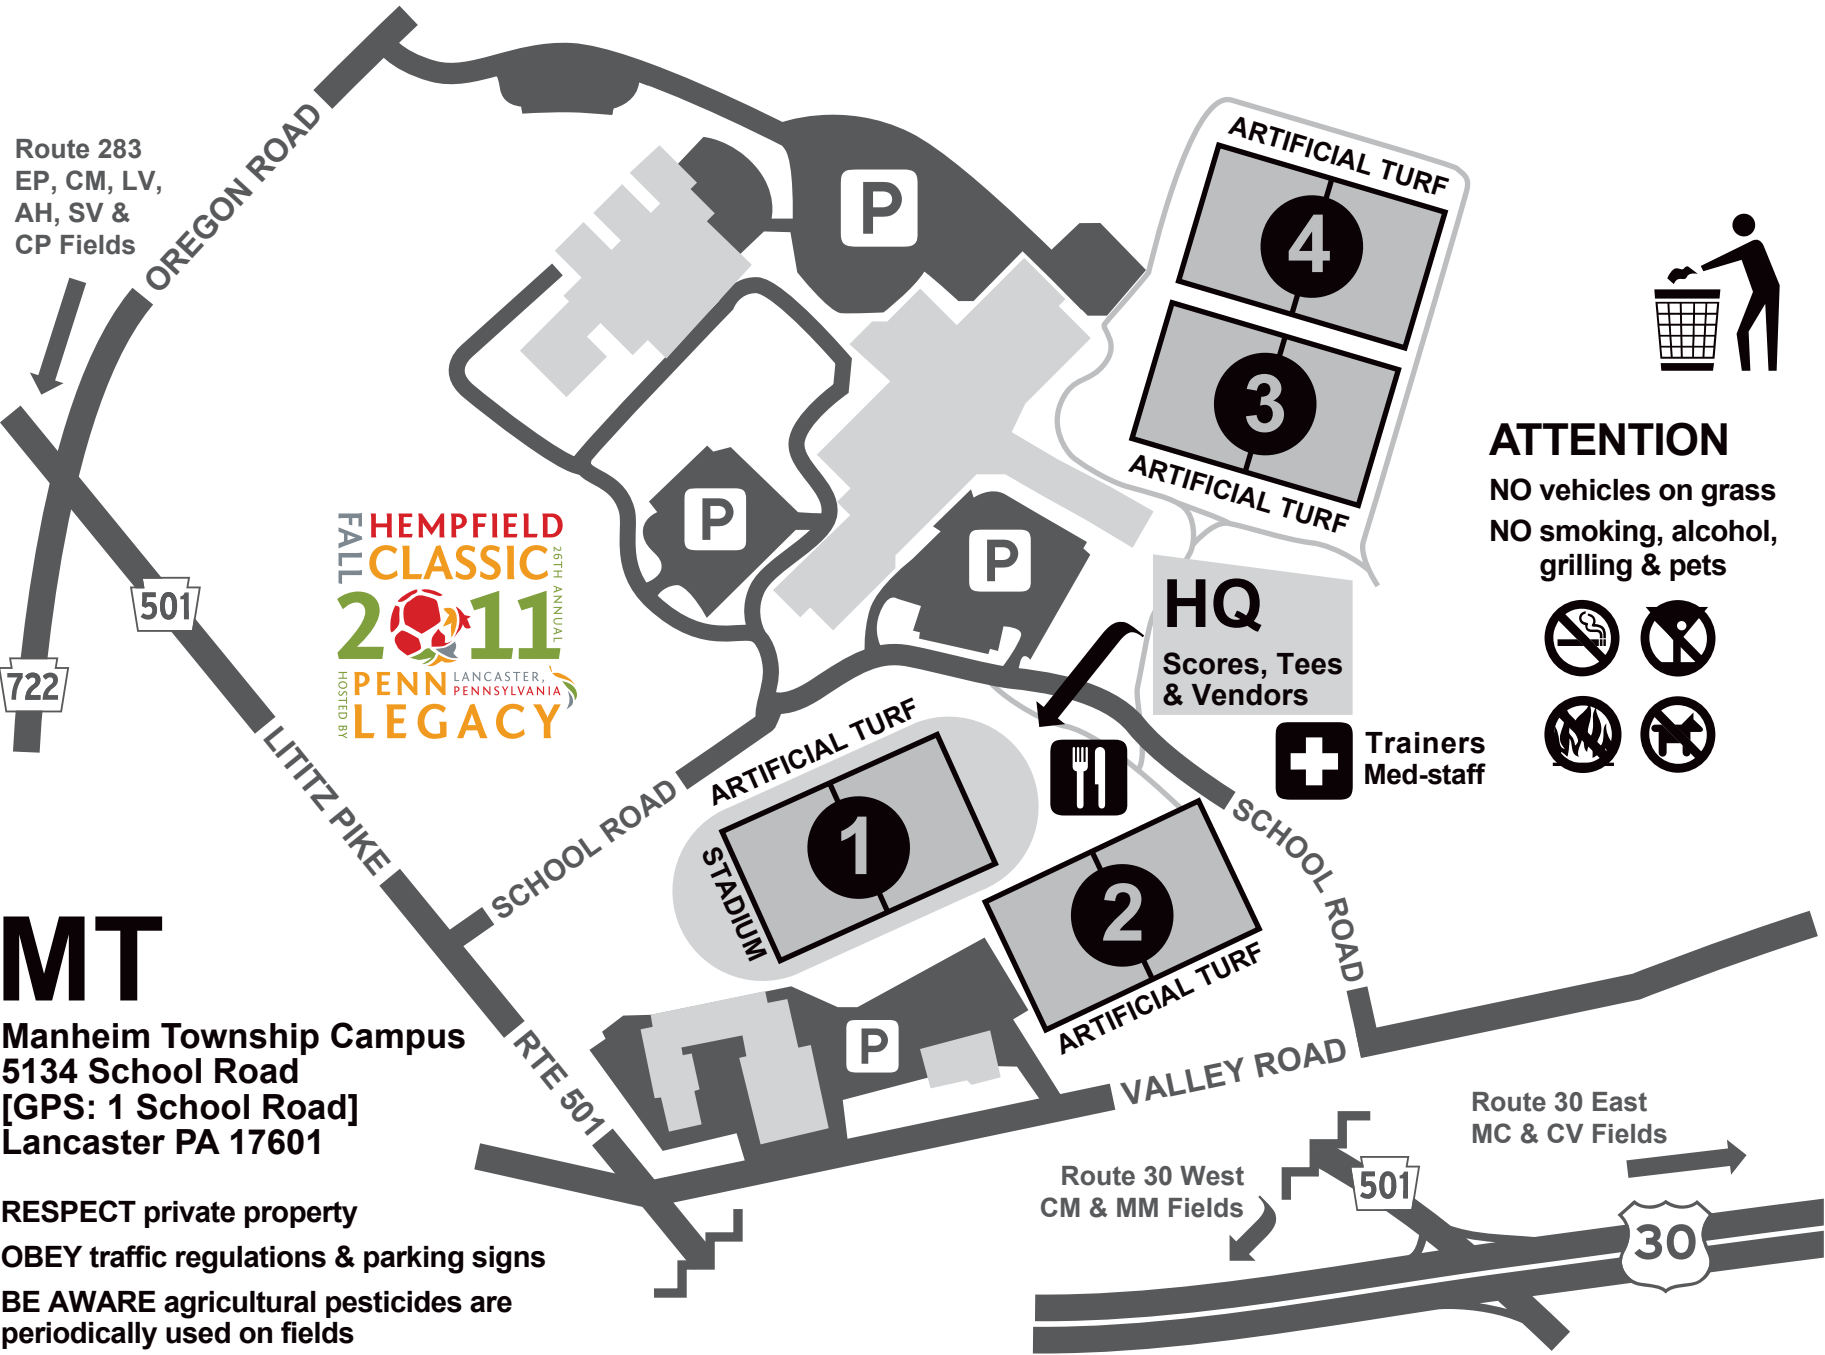

Route 283
EP, CM, LV,
AH, SV &
CP Fields

MT

Manheim Township Campus
5134 School Road
[GPS: 1 School Road]
Lancaster PA 17601

- RESPECT private property
- OBEY traffic regulations & parking signs
- BE AWARE agricultural pesticides are periodically used on fields

ATTENTION
NO vehicles on grass
NO smoking, alcohol,
grilling & pets

HQ
Scores, Tees
& Vendors

Trainers
Med-staff

Route 30 West
CM & MM Fields

Route 30 East
MC & CV Fields