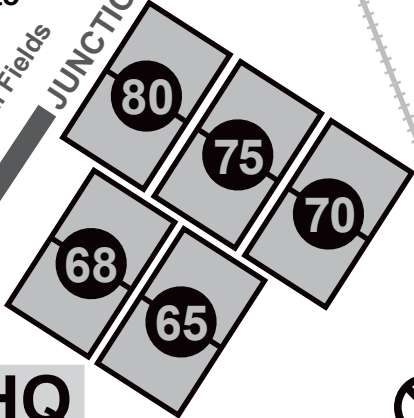

SV

Sporting Valley Turf Farm
768 Graystone Road
Manheim PA 17545

Please allow extra time to walk to fields & wear appropriate footwear to walk through farm fields to get to the sod farm playing fields.

Rte 283 & CM & MM Fields

HQ

Scores, Tees & Vendors

Trainers Med-staff

LANDISVILLE RD
AH, LV & RP Fields
Route 283 & 30
EP Fields

NO FIELD ACCESS FROM JUNCTION RD

ATTENTION

NO vehicles on grass
NO smoking, alcohol, grilling & pets

PRIVATE PROPERTY

Roots Country Market

NOTE

NO PARKING in A, B & C lots Saturday (vendor areas) – parking allowed for Sunday ONLY

Lots D, E & F will also serve as staging & overflow parking for Classics Park

RESPECT private property
OBEY traffic personal

CP Field 12

BECKER ROAD
GRAYSTONE RD
LITITZ ROAD
MANHEIM PIKE